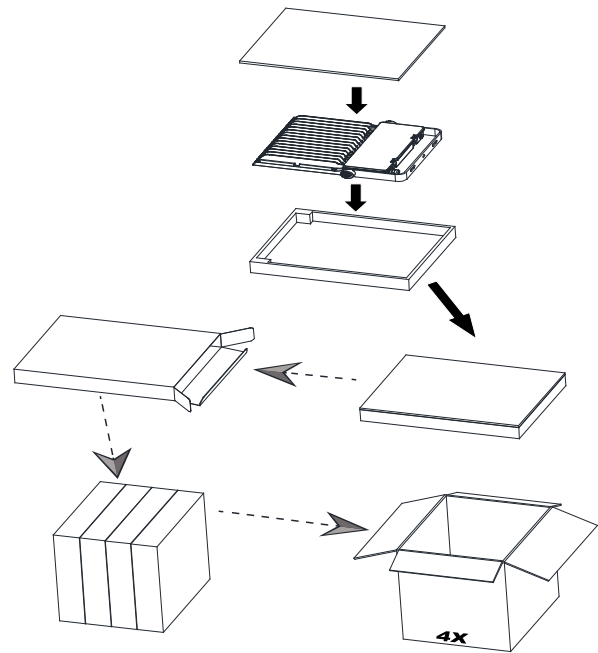

Applications

- Sports lighting
- Warehouse
- Storage
- Billboard
- Road Lighting
- Any outdoor application

Electrical and Technical Data

Model No	TB-AL-75W	TB-AL-100W	TB-AL-150W	TB-AL-200W	TB-AL-240W
Input Power	75W	100W	150W	200W	240W
Product Size	330*373*50mm	330*373*50mm	330*373*50mm	441*373*50mm	441*373*50mm
Efficiency	140lm/W±10% with Ra > 70 or 130lm/W±10% with Ra > 80				
LED Brand	Nichia 3030 or Lumileds 3030				
CCT	3000K / 4000K / 5000K / 5700K (2700K can be customized)				
CRI	Ra>70 or Ra>80				
Body Color	White-Gray (optional for RAL9006)				
Power Factor	>0.95				
IP Grade	IP65				
IK Grade	IK08				
Input Voltage	100-277VAC				
Dimming Options	DALI or 1-10V				
Beam Angle	ANB: 32°x 84° Tilt 30° / AWB: 50°x 88° Tilt 45° / SNB: 25°x 75° / SWB: 36°x 88°				
Working Temp	-40°C ~ +45°C				
Warranty	5 Years				
Lifetime	45°C 50000Hours				

Product Dimension&Package Details

75W 100W 150W

200W 240W

Model	Length	Width	Height	N.W/CTN	G.W/CTN	Qty/CTN	Size/CTN
TB-AL-75W	302mm	373mm	50mm	21KG	23KG	4PCS/CTN	408*312*373mm
TB-AL-100W	302mm	373mm	50mm	21KG	23KG	4PCS/CTN	408*312*373mm
TB-AL-150W	302mm	373mm	50mm	21KG	23KG	4PCS/CTN	408*312*373mm
TB-AL-200W	413mm	373mm	50mm	28KG	30KG	4PCS/CTN	408*312*485mm
TB-AL-240W	413mm	373mm	50mm	28KG	30KG	4PCS/CTN	408*312*485mm