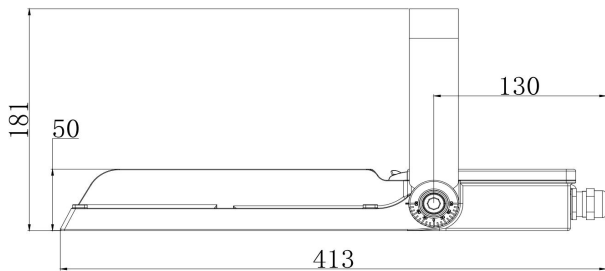

Applications

- Sports lighting
- Warehouse
- Storage
- Billboard
- Road Lighting
- Any outdoor application

Electrical and Technical Data

Model No	TB-AL-75W	TB-AL-100W	TB-AL-150W	TB-AL-200W	TB-AL-240W
Input Power	75W	100W	150W	200W	240W
Product Size	330*373*50mm	330*373*50mm	330*373*50mm	441*373*50mm	441*373*50mm
Efficiency	140lm/W±10% with Ra > 70 or 130lm/W±10% with Ra > 80				
LED Brand	Nichia 3030 or Lumileds 3030				
CCT	3000K / 4000K / 5000K / 5700K (2700K can be customized)				
CRI	Ra>70 or Ra>80				
Body Color	White-Gray (optional for RAL9006)				
Power Factor	>0.95				
IP Grade	IP65				
IK Grade	IK08				
Input Voltage	100-277VAC				
Dimming Options	DALI or 1-10V				
Beam Angle	ANB: 32°x 84° Tilt 30° / AWB: 50°x 88° Tilt 45° / SNB: 25°x 75° / SWB: 36°x 88°				
Working Temp	-40°C ~ +45°C				
Warranty	5 Years				
Lifetime	45°C 50000Hours				

Product Dimension&Package Details

75W 100W 150W

200W 240W

Model	Length	Width	Height	N.W/CTN	G.W/CTN	Qty/CTN	Size/CTN
TB-AL-75W	302mm	373mm	50mm	21KG	23KG	4PCS/CTN	408*312*373mm
TB-AL-100W	302mm	373mm	50mm	21KG	23KG	4PCS/CTN	408*312*373mm
TB-AL-150W	302mm	373mm	50mm	21KG	23KG	4PCS/CTN	408*312*373mm
TB-AL-200W	413mm	373mm	50mm	28KG	30KG	4PCS/CTN	408*312*485mm
TB-AL-240W	413mm	373mm	50mm	28KG	30KG	4PCS/CTN	408*312*485mm