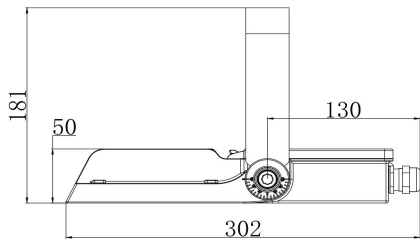

Features

- High Output LED's, up to 130~140lm/W
- Meanwell driver, High PF>0.96 low THD driver, Flicker free
- Environmentally friendly, no mercury, No UV, No IR
- 4 Different Beam angle cover 90% application
 ANB: 32°x 84° Tilt 30°
 AWB: 50°x 88° Tilt 45°
 SNB: 25°x 75°
 SWB: 36°x 88°
- IP65 protection rating ; for indoor&outdoor using
- Energy Efficiency Grade: A+++
- Quick Start instant 100% luminous flux
- 5 Year Warranty on complete fixture. (LED's, Driver, & Housing)
- Certificate: CE, RoHs, ETL, DLC, SAA, TUV (Pending)
- Body: Aluminium alloy
- Stainless steel screws
- Options:

Applications

- Sports lighting
- Warehouse
- Storage
- Billboard
- Road Lighting
- Any outdoor application

Electrical and Technical Data

Model No	TB-AL-75W	TB-AL-100W	TB-AL-150W	TB-AL-200W	TB-AL-240W
Input Power	75W	100W	150W	200W	240W
Product Size	330*373*50mm	330*373*50mm	330*373*50mm	441*373*50mm	441*373*50mm
Efficiency	140lm/W±10% with Ra > 70 or 130lm/W±10% with Ra > 80				
LED Brand	Nichia 3030 or Lumileds 3030				
CCT	3000K / 4000K / 5000K / 5700K (2700K can be customized)				
CRI	Ra>70 or Ra>80				
Body Color	White-Gray (optional for RAL9006)				
Power Factor	>0.95				
IP Grade	IP65				
IK Grade	IK08				
Input Voltage	100-277VAC				
Dimming Options	DALI or 1-10V				
Beam Angle	ANB: 32°x 84° Tilt 30° / AWB: 50°x 88° Tilt 45° / SNB: 25°x 75° / SWB: 36°x 88°				
Working Temp	-40°C ~ +45°C				
Warranty	5 Years				
Lifetime	45°C 50000Hours				

Product Dimension&Package Details

75W 100W 150W

200W 240W

Model	Length	Width	Height	N.W/CTN	G.W/CTN	Qty/CTN	Size/CTN
TB-AL-75W	302mm	373mm	50mm	21KG	23KG	4PCS/CTN	408*312*373mm
TB-AL-100W	302mm	373mm	50mm	21KG	23KG	4PCS/CTN	408*312*373mm
TB-AL-150W	302mm	373mm	50mm	21KG	23KG	4PCS/CTN	408*312*373mm
TB-AL-200W	413mm	373mm	50mm	28KG	30KG	4PCS/CTN	408*312*485mm
TB-AL-240W	413mm	373mm	50mm	28KG	30KG	4PCS/CTN	408*312*485mm