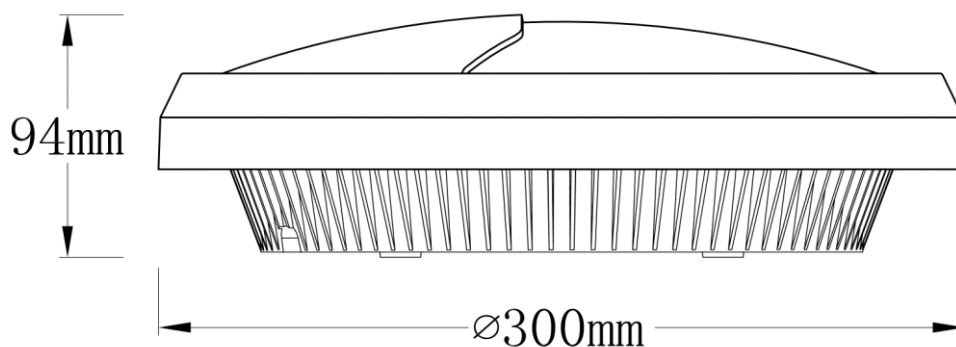

Features

- Size: 300*94mm
- Voltage: AC100-AC240V / 50-60Hz
- Power: 12W PF: > 0.90
- LEDs Type: Epistar Chips SMD5630 LED
- Lumens: 900lm
- Beam Angle: > 120° CRI: > 80
- Material: Polycarbonate PC base + Opal PC diffuser
- 30% light on in 3hr emergency with 9.6V 1000mAh Ni-MH battery
- Microwave sensor 0%-100%
- CCT: 3000K-3500K / 4000K-4500K / 6000K-7000K Lifespan: 50,000hrs, CE-EMC, LVD & RoHS compliant
- Weatherproof: IP65
- 3 year warranty

Applications

- Wall Lighting
- Garden Lighting

Electrical and Technical Data

Model No	MG-BHLRE-12W-S	MG-BHLRE-12W-M	MG-BHLRE-12W-E	MG-BHLRE-12W-M&E
Version	Standard	Microwave	Emergency	Microwave&Emergency
Input Power	12W	12W	12W	12W
Dimension	Ø300*94mm	Ø300*94mm	Ø300*94mm	Ø300*94mm
CCT	3000K/4000K	3000K/4000K	3000K/4000K	3000K/4000K
CRI	>80	>80	>80	>80
Power Factor	>0.9	>0.9	>0.9	>0.9
IP Grade	IP65	IP65	IP65	IP65
Input Voltage	AC100~240V	AC100~240V	AC100~240V	AC100~240V
Luminous	70lm/W	70lm/W	70lm/W	70lm/W
Beam Angle	120°	120°	120°	120°
Working Temp	-20°-50°	-20°-50°	-20°-50°	-20°-50°
Warranty	3 Years	3 Years	3 Years	3 Years
Lifespan	50000H	50000H	50000H	50000H

Product Dimension&Package Details

Model	Diameter(Norm)	Height(Norm)	N.W/PC	G.W/PC	Qty/CTN	Size/CTN
MG-BHLRE-12W	300mm	94mm	9.3KG	11.3KG	6PCS/CTN	625*350*320mm