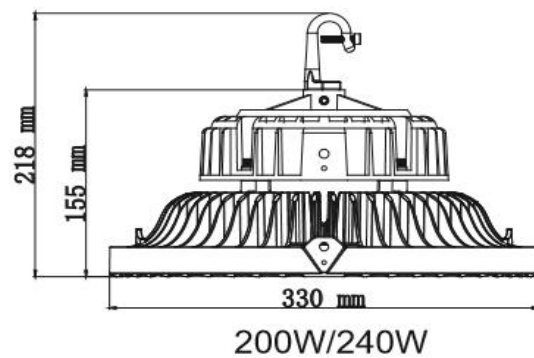

Electrical and Technical Data

Model No	TBHBR-100W	TBHBR-150W	TBHBR-200W	TBHBR-240W
Input Power	100W	150W	200W	240W
CCT	5500K	5500K	5500K	5500K
CRI	>80	>80	>80	>80
Power Factor	>0.95	>0.95	>0.95	>0.95
IP Grade	IP65	IP65	IP65	IP65
Input Voltage	100-277VAC	100-277VAC	100-277VAC	100-277VAC
Luminous	150lm/W	150lm/W	150lm/W	150lm/W
Beam Angle	60°/90°/ 120°	60°/90°/ 120°	60°/90°/ 120°	60°/90°/ 120°
Working Temp	-20°-50°	-20°-50°	-20°-50°	-20°-50°
Warranty	5 Years	5 Years	5 Years	5 Years
Lifetime	50,000hrs	50,000hrs	50,000hrs	50,000hrs

Product Dimension&Package Details

Standard

Model	D(Norm)	H(Norm)	N.W/PC	G.W/PC	Qty/CTN	Size/CTN
TBHBR-100W	∅ 216mm	188mm	2.9KG	3.7KG	1PCS/CTN	325*325*225mm
TBHBR-150W	∅ 300mm	208mm	3.9KG	4.9KG	1PCS/CTN	370*370*240mm
TBHBR-200W	∅ 330mm	218mm	5.9KG	7.0KG	1PCS/CTN	400*400*250mm
TBHBR-240W	∅ 330mm	218mm	5.9KG	7.0KG	1PCS/CTN	400*400*250mm