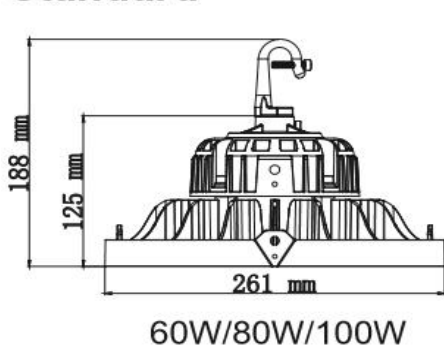

## Electrical and Technical Data

Model No	TBHBR-100W	TBHBR-150W	TBHBR-200W	TBHBR-240W
Input Power	100W	150W	200W	240W
CCT	5500K	5500K	5500K	5500K
CRI	>80	>80	>80	>80
Power Factor	>0.95	>0.95	>0.95	>0.95
IP Grade	IP65	IP65	IP65	IP65
Input Voltage	100-277VAC	100-277VAC	100-277VAC	100-277VAC
Luminous	150lm/W	150lm/W	150lm/W	150lm/W
Beam Angle	60°/90°/ 120°	60°/90°/ 120°	60°/90°/ 120°	60°/90°/ 120°
Working Temp	-20°-50°	-20°-50°	-20°-50°	-20°-50°
Warranty	5 Years	5 Years	5 Years	5 Years
Lifetime	50,000hrs	50,000hrs	50,000hrs	50,000hrs

## Product Dimension&Package Details

### Standard

Model	D(Norm)	H(Norm)	N.W/PC	G.W/PC	Qty/CTN	Size/CTN
TBHBR-100W	∅ 216mm	188mm	2.9KG	3.7KG	1PCS/CTN	325*325*225mm
TBHBR-150W	∅ 300mm	208mm	3.9KG	4.9KG	1PCS/CTN	370*370*240mm
TBHBR-200W	∅ 330mm	218mm	5.9KG	7.0KG	1PCS/CTN	400*400*250mm
TBHBR-240W	∅ 330mm	218mm	5.9KG	7.0KG	1PCS/CTN	400*400*250mm