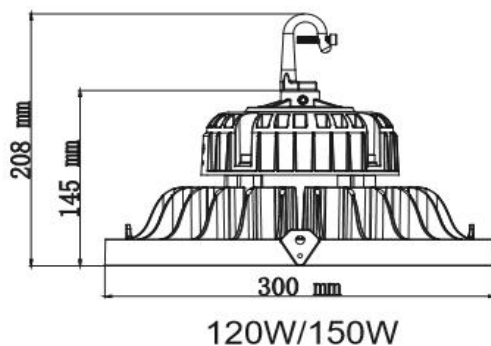

## Product Dimension&Package Details

### Standard

Model	D(Norm)	H(Norm)	N.W/PC	G.W/PC	Qty/CTN	Size/CTN
TBHBR-100W	∅ 216mm	188mm	2.9KG	3.7KG	1PCS/CTN	325*325*225mm
TBHBR-150W	∅ 300mm	208mm	3.9KG	4.9KG	1PCS/CTN	370*370*240mm
TBHBR-200W	∅ 330mm	218mm	5.9KG	7.0KG	1PCS/CTN	400*400*250mm
TBHBR-240W	∅ 330mm	218mm	5.9KG	7.0KG	1PCS/CTN	400*400*250mm