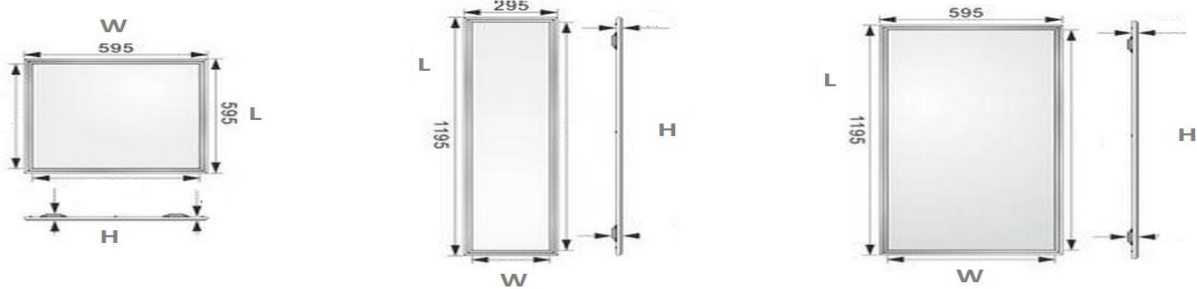

General Description

TUBU's high performance Edge Lit LED ceiling panels combine architectural form and versatility to make it an excellent choice for new construction or retrofit applications. The 120LM/W series panels are offered in a variety of color temperatures and wattages for flexibility in all types of applications. The edge lit design produces an evenly illuminated glow. Very low temperature operation saves on HVAC costs and long life greatly reduces maintenance costs.

Applications

- Office Lighting
- School Lighting
- Healthcare Lighting
- Workshops
- Supermark

Electrical and Technical Data

Model No	MG-PL066-30W-T	MG-PL066-40W-T	MG-PL123-30W-T	MG-PL123-40W-T	MG-PL126-60W-T
Input Power	30W	40W	30W	40W	60W
Dimension	595*595*9mm	595*595*9mm	1195*295*9mm	1195*295*9mm	1195*595*9mm
CCT	3000-6000K	3000-6000K	3000-6000K	3000-6000K	3000-6000K
CRI	>85	>85	>85	>85	>85
Power Factor	>0.9	>0.9	>0.9	>0.9	>0.9
IP Grade	IP44	IP44	IP44	IP44	IP44
Input Voltage	200-240V	200-240V	200-240V	200-240V	200-240V
Luminous	120lm/W	120lm/W	110lm/W	110lm/W	110lm/W
Beam Angle	120°	120°	120°	120°	120°
Working Temp	-20°-50°	-20°-50°	-20°-50°	-20°-50°	-20°-50°
Warranty	5 Years	5 Years	5 Years	5 Years	5 Years
Lifespan	50000H	50000H	50000H	50000H	50000H

Product Dimension&Package Details

Model	L(Norm)	W(Norm)	H(Norm)	N.W/PC	G.W/PC	Qty/CTN	Size/CTN
MG-PL066-30W-T	595mm	595mm	9mm	3.6KG	4.5KG	4PCS/CTN	656X205X690mm
MG-PL066-40W-T	595mm	595mm	9mm	3.6KG	4.5KG	4PCS/CTN	656X205X690mm
MG-PL123-30W-T	1195mm	295mm	9mm	3.6KG	4.5KG	4PCS/CTN	1292X218X350mm
MG-PL123-40W-T	1195mm	295mm	9mm	3.6KG	4.5KG	4PCS/CTN	1292X218X350mm
MG-PL126-60W-T	1195mm	595mm	12.5mm	8.0KG	9.0KG	4PCS/CTN	1307X205X660mm