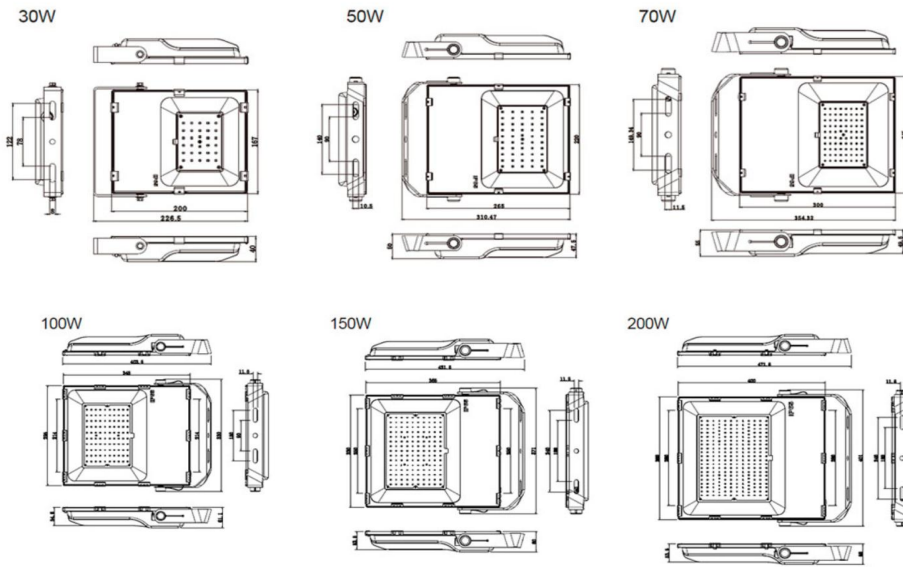

Features

- High Output LED's, up to 120lm/W
- High CRI >80
- Philips 3030 LED chip
- Meanwell brand driver, TUV UL CE certificate, PF>0.96, THD<12
- Ultra slim design- only 60mm deep
- Durable tempered glass front- 4mm thickness
- Environmentally friendly, no mercury, No UV, No IR
- IP65, indoor & outdoor use
- Energy Efficiency Grade: A+++
- Quick to install and easy to use, secure and reliable
- 5 Year Warranty on complete fixture. (LED's, Driver, & Housing)

Applications

- Parking Lot Lighting
- Car Lot Lighting
- Area & Storage Lighting
- Street Lighting
- Walkway Lighting
- Building Accent Lighting

Electrical and Technical Data

Model No	TBF6-30W	TBF6-50W	TBF6-70W	TBF6-100W	TBF6-150W	TBF6-200W
Input Power	30W	50W	70W	100W	150W	200W
Dimension	200*167*40mm	265*220*48mm	300*245*50mm	345*295*60mm	365*330*60mm	400*360*60mm
CCT	3000K, 4000K, 5000K, 6000K					
CRI	>70					
Power Factor	>0.9					
IP Grade	IP65					
Input Voltage	100-240V					
Luminous	120lm/W					
Beam Angle	120°					
Working Temp	-20°-50°					
Warranty	5 Years					
Lifespan	50,000H					

Product Dimension&Package Details

Model	L(Norm)	W(Norm)	H(Norm)	N.W/PC	G.W/CT	Qty/CTN	Size/CTN
TBF8-30W	200mm	167mm	40mm	1.3KG	27.0KG	20PCS/CTN	535X405X260mm
TBF8-50W	265mm	220mm	48mm	2.4KG	20.5KG	8PCS/CTN	530X365X255mm
TBF8-70W	300mm	245mm	50mm	3.5KG	3.8KG	1PCS/CTN	435X340X130mm
TBF8-100W	345mm	295mm	60mm	4.8KG	6.2KG	1PCS/CTN	435X340X130mm
TBF8-150W	365mm	330mm	60mm	5.5KG	7.0KG	1PCS/CTN	510X430X135mm
TBF8-200W	400mm	360mm	60mm	6.5KG	8.5KG	1PCS/CTN	555X460X135mm