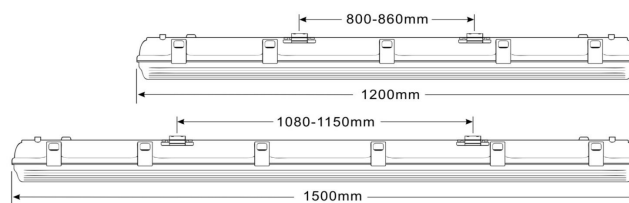

General Description

TUBU's IP65 LED Tri-proof batten fitting L10 is a performant led luminaire and the ideal replacement for the classic splash-proof luminaires. The reinforced base with polycarbonate cover guarantees an impact resistance of IK08. A device efficiency of 130lm/W is guaranteed thanks to the high efficiency Epistar SMD2835 led chips. It is supplied with lockable stainless steel clips so the device retains its IP65 value even after a long installation time. Both sides of the device are equipped with a toolless connector and 5-pole through-wiring of 1.5 mm² making the luminaire perfectly suitable for line mounting and emergency power circuits. Delivered including stainless steel ceiling

Applications

- Car parking Lighting
- School Lighting
- Workshops
- Supermarket
- Warehouse
- Storage

Electrical and Technical Data

Model No	TBL10A4F-40W-S	TBL10A5F-50W-S	TBL10B4F-55W-S	TBL10B5F-65W-S
Input Power	40W	50W	55W	65W
Dimension	1200*90*80mm	1500*90*80mm	1200*120*86mm	1500*120*86mm
CCT	3000K 4000K 5000K 6000K		3000K 4000K 5000K 6000K	
CRI	>80	>80	>80	>80
Power Factory	>0.9	>0.9	>0.9	>0.9
IP Grade	IP65	IP65	IP65	IP65
Input Voltage	200-240VAC	200-240VAC	200-240VAC	200-240VAC
PC Cover	Milky	Milky	Milky	Milky
Lumen Efficacy	130lm/W	130lm/W	130lm/W	130lm/W
Luminous	5000~5200lm	6200~6500lm	6600~7150lm	7800~8450lm
Beam Angle	120°	120°	120°	120°
Working Temp	-20°-50°	-20°-50°	-20°-50°	-20°-50°
Warranty	5 Years	5 Years	5 Years	5 Years
Lifespan	L90> 54,000hrs	L90> 54,000hrs	L90> 54,000hrs	L90> 54,000hrs

Product Dimension&Package Details

TBL10A4F-40W-S & TBL10A5F-50W-S

TBL10B4F-55W-S & TBL10B5F-65W-S

Model	A(Length)	D(Width)	C(Height)	N.W/CT	G.W/CT	Qty/CTN	Size/CTN
TBL10A4F-40W-S	1200mm	90mm	80mm	14.6KG	19.5KG	9PCS/CTN	1280*335*290mm
TBL10A5F-50W-S	1500mm	90mm	80mm	17.0KG	22.0KG	9PCS/CTN	1580*335*290mm
TBL10B4F-55W-S	1200mm	120mm	86mm	14.6KG	19.5KG	6PCS/CTN	1280*290*310mm
TBL10B5F-65W-S	1500mm	120mm	86mm	17.0KG	22.0KG	6PCS/CTN	1580*290*310mm