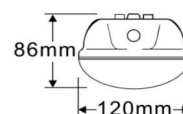

Applications

- Car parking Lighting
- School Lighting
- Workshops
- Supermarket
- Warehouse
- Storage

Electrical and Technical Data

Model No	TBL10A4F-40W-S	TBL10A5F-50W-S	TBL10B4F-55W-S	TBL10B5F-65W-S
Input Power	40W	50W	55W	65W
Dimension	1200*90*80mm	1500*90*80mm	1200*120*86mm	1500*120*86mm
CCT	3000K 4000K 5000K 6000K		3000K 4000K 5000K 6000K	
CRI	>80	>80	>80	>80
Power Factory	>0.9	>0.9	>0.9	>0.9
IP Grade	IP65	IP65	IP65	IP65
Input Voltage	200-240VAC	200-240VAC	200-240VAC	200-240VAC
PC Cover	Milky	Milky	Milky	Milky
Lumen Efficacy	130lm/W	130lm/W	130lm/W	130lm/W
Luminous	5000~5200lm	6200~6500lm	6600~7150lm	7800~8450lm
Beam Angle	120°	120°	120°	120°
Working Temp	-20°-50°	-20°-50°	-20°-50°	-20°-50°
Warranty	5 Years	5 Years	5 Years	5 Years
Lifespan	L90> 54,000hrs	L90> 54,000hrs	L90> 54,000hrs	L90> 54,000hrs

Product Dimension&Package Details

TBL10A4F-40W-S & TBL10A5F-50W-S

TBL10B4F-55W-S & TBL10B5F-65W-S

Model	A(Length)	D(Width)	C(Height)	N.W/CT	G.W/CT	Qty/CTN	Size/CTN
TBL10A4F-40W-S	1200mm	90mm	80mm	14.6KG	19.5KG	9PCS/CTN	1280*335*290mm
TBL10A5F-50W-S	1500mm	90mm	80mm	17.0KG	22.0KG	9PCS/CTN	1580*335*290mm
TBL10B4F-55W-S	1200mm	120mm	86mm	14.6KG	19.5KG	6PCS/CTN	1280*290*310mm
TBL10B5F-65W-S	1500mm	120mm	86mm	17.0KG	22.0KG	6PCS/CTN	1580*290*310mm