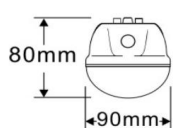

General Description

TUBU's IP65 LED Tri-proof batten fitting L10 is a performant led luminaire and the ideal replacement for the classic splash-proof luminaires. The reinforced base with polycarbonate cover guarantees an impact resistance of IK08. A device efficiency of 130lm/W is guaranteed thanks to the high efficiency Epistar SMD2835 led chips. It is supplied with lockable stainless steel clips so the device retains its IP65 value even after a long installation time. Both sides of the device are equipped with a toolless connector and 5-pole through-wiring of 1.5 mm² making the luminaire perfectly suitable for line mounting and emergency power circuits. Delivered including stainless steel ceiling

Applications

- Car parking Lighting
- School Lighting
- Workshops
- Supermarket
- Warehouse
- Storage

Electrical and Technical Data

Model No	TBL10A4F-40W-S	TBL10A5F-50W-S	TBL10B4F-55W-S	TBL10B5F-65W-S
Input Power	40W	50W	55W	65W
Dimension	1200*90*80mm	1500*90*80mm	1200*120*86mm	1500*120*86mm
CCT	3000K 4000K 5000K 6000K		3000K 4000K 5000K 6000K	
CRI	>80	>80	>80	>80
Power Factory	>0.9	>0.9	>0.9	>0.9
IP Grade	IP65	IP65	IP65	IP65
Input Voltage	200-240VAC	200-240VAC	200-240VAC	200-240VAC
PC Cover	Milky	Milky	Milky	Milky
Lumen Efficacy	130lm/W	130lm/W	130lm/W	130lm/W
Luminous	5000~5200lm	6200~6500lm	6600~7150lm	7800~8450lm
Beam Angle	120°	120°	120°	120°
Working Temp	-20°-50°	-20°-50°	-20°-50°	-20°-50°
Warranty	5 Years	5 Years	5 Years	5 Years
Lifespan	L90> 54,000hrs	L90> 54,000hrs	L90> 54,000hrs	L90> 54,000hrs

Product Dimension&Package Details

TBL10A4F-40W-S & TBL10A5F-50W-S

TBL10B4F-55W-S & TBL10B5F-65W-S

Model	A(Length)	D(Width)	C(Height)	N.W/CT	G.W/CT	Qty/CTN	Size/CTN
TBL10A4F-40W-S	1200mm	90mm	80mm	14.6KG	19.5KG	9PCS/CTN	1280*335*290mm
TBL10A5F-50W-S	1500mm	90mm	80mm	17.0KG	22.0KG	9PCS/CTN	1580*335*290mm
TBL10B4F-55W-S	1200mm	120mm	86mm	14.6KG	19.5KG	6PCS/CTN	1280*290*310mm
TBL10B5F-65W-S	1500mm	120mm	86mm	17.0KG	22.0KG	6PCS/CTN	1580*290*310mm