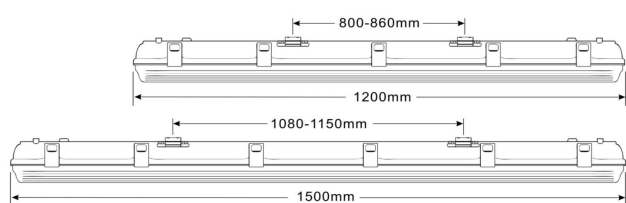

General Description

TUBU's IP65 LED Tri-proof batten fitting L10 is a performant led luminaire and the ideal replacement for the classic splash-proof luminaires. The reinforced base with polycarbonate cover guarantees an impact resistance of IK08. A device efficiency of 130lm/W is guaranteed thanks to the high efficiency Epistar SMD2835 led chips. It is supplied with lockable stainless steel clips so the device retains its IP65 value even after a long installation time. Both sides of the device are equipped with a toolless connector and 5-pole through-wiring of 1.5 mm² making the luminaire perfectly suitable for line mounting and emergency power circuits. Delivered including stainless steel ceiling

Product Dimension&Package Details

TBL10A4F-40W-S & TBL10A5F-50W-S

TBL10B4F-55W-S & TBL10B5F-65W-S

Model	A(Length)	D(Width)	C(Height)	N.W/CT	G.W/CT	Qty/CTN	Size/CTN
TBL10A4F-40W-S	1200mm	90mm	80mm	14.6KG	19.5KG	9PCS/CTN	1280*335*290mm
TBL10A5F-50W-S	1500mm	90mm	80mm	17.0KG	22.0KG	9PCS/CTN	1580*335*290mm
TBL10B4F-55W-S	1200mm	120mm	86mm	14.6KG	19.5KG	6PCS/CTN	1280*290*310mm
TBL10B5F-65W-S	1500mm	120mm	86mm	17.0KG	22.0KG	6PCS/CTN	1580*290*310mm